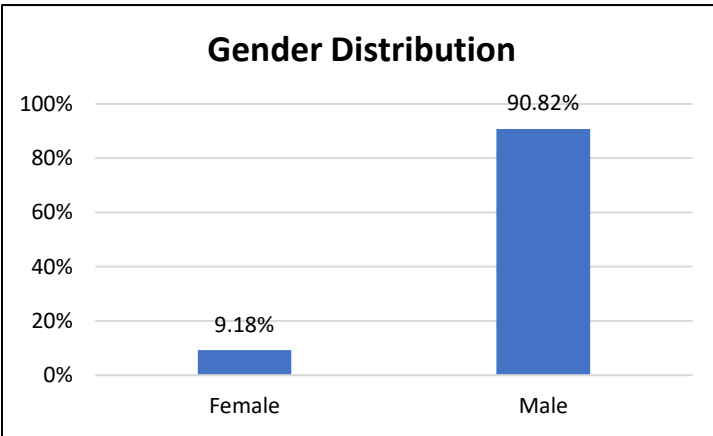

Pretrial Services Weekly Report

Electronic Monitoring Population Demographics 3/15/2024

Curfew Only population:	917
Bischof Law Only population:	703
Cases with Curfew and Bischof Law Supervision*	85

Curfew

Bischof Law

* 85 individuals are supervised under Curfew and Bischof Law. These individuals are reflected in both the Curfew and Bischof Law graphs