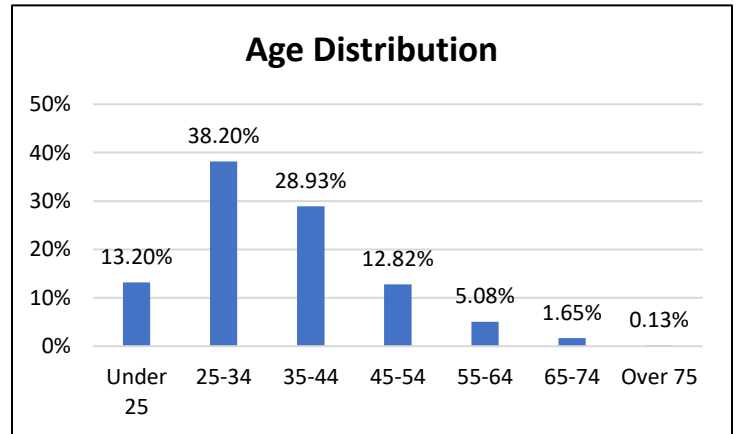

Pretrial Services Weekly Report

Electronic Monitoring Population Demographics 3/15/2024

Curfew Only population:	917
Bischof Law Only population:	703
Cases with Curfew and Bischof Law Supervision*	85

Curfew

Bischof Law

* 85 individuals are supervised under Curfew and Bischof Law. These individuals are reflected in both the Curfew and Bischof Law graphs