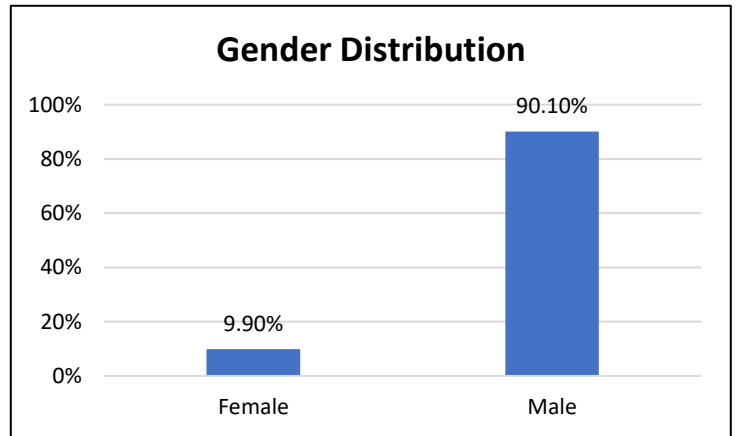

Pretrial Services Weekly Report

Electronic Monitoring Population Demographics 3/15/2024

Curfew Only population:	917
Bischof Law Only population:	703
Cases with Curfew and Bischof Law Supervision*	85

Curfew

Bischof Law

* 85 individuals are supervised under Curfew and Bischof Law. These individuals are reflected in both the Curfew and Bischof Law graphs