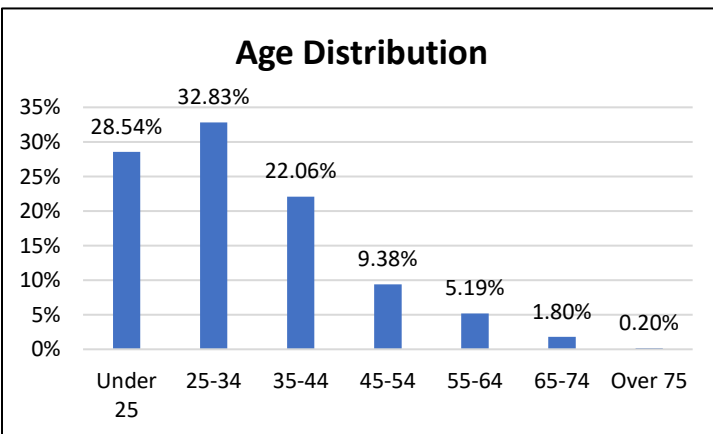

Pretrial Services Weekly Report

Electronic Monitoring Population Demographics 3/15/2024

Curfew Only population:	917
Bischof Law Only population:	703
Cases with Curfew and Bischof Law Supervision*	85

Curfew

Bischof Law

* 85 individuals are supervised under Curfew and Bischof Law. These individuals are reflected in both the Curfew and Bischof Law graphs