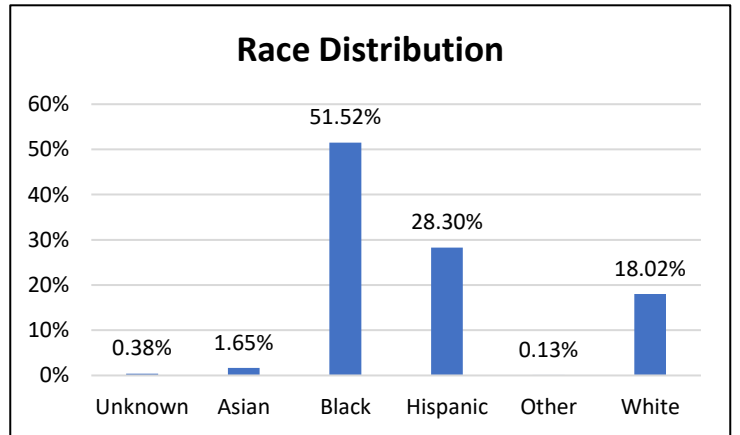

Pretrial Services Weekly Report

Electronic Monitoring Population Demographics 3/15/2024

Curfew Only population:	917
Bischof Law Only population:	703
Cases with Curfew and Bischof Law Supervision*	85

Curfew

Bischof Law

* 85 individuals are supervised under Curfew and Bischof Law. These individuals are reflected in both the Curfew and Bischof Law graphs