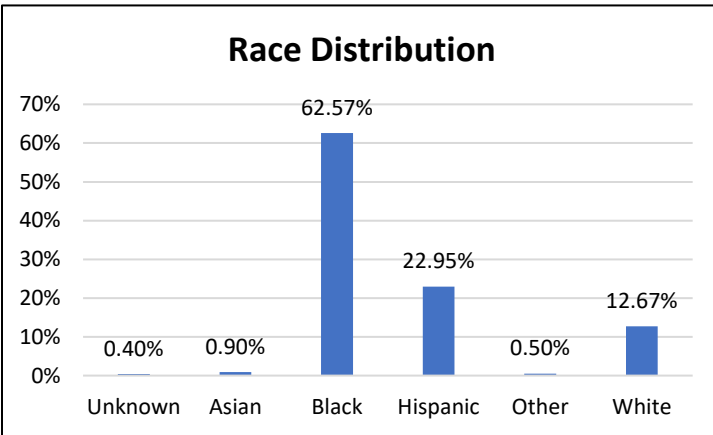

Pretrial Services Weekly Report

Electronic Monitoring Population Demographics 3/15/2024

Curfew Only population:	917
Bischof Law Only population:	703
Cases with Curfew and Bischof Law Supervision*	85

Curfew

Bischof Law

* 85 individuals are supervised under Curfew and Bischof Law. These individuals are reflected in both the Curfew and Bischof Law graphs